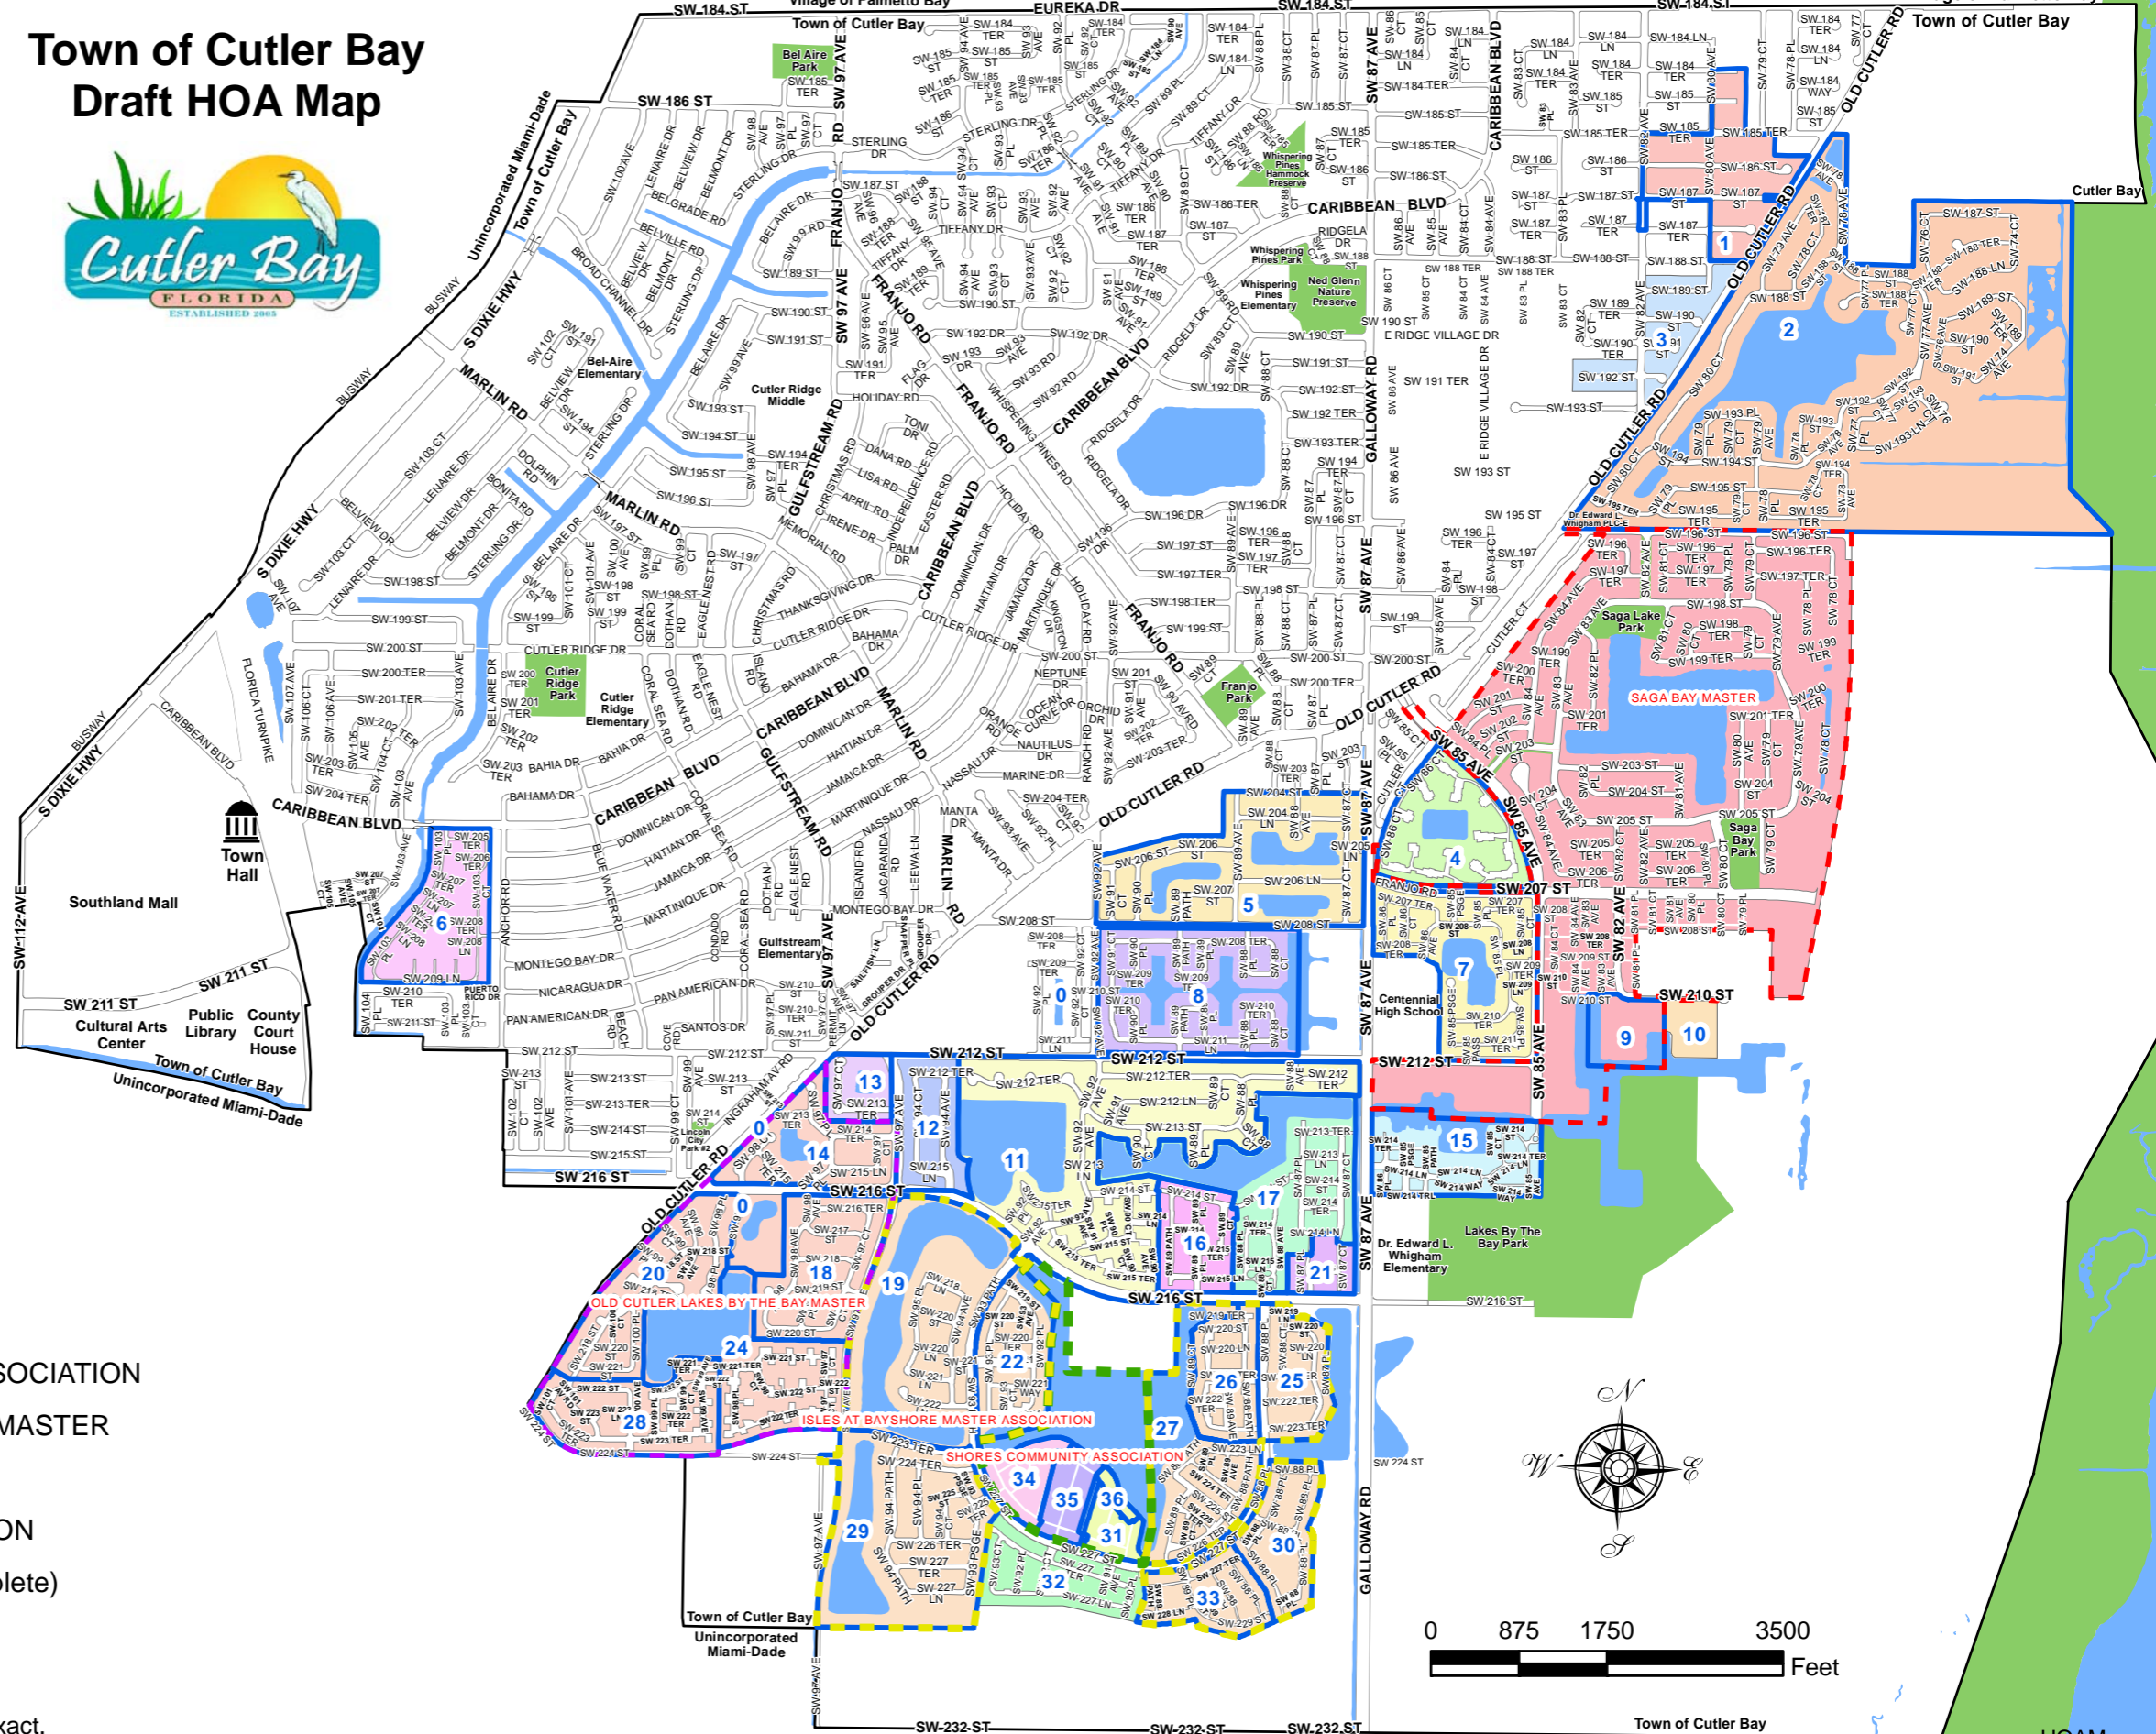

- | ID_NUM | HOA |
|--------|--------------------------------------|
| 1 | OLD CUTLER GLEN |
| 2 | CUTLER CAY |
| 3 | CUTLER ESTATES - NOT REGISTERED |
| 4 | SEAGRAPE |
| 5 | CANTAMAR |
| 6 | CUTLER CREEK |
| 7 | CENTENNIAL |
| 8 | PELICAN BAY AT OLD CUTLER LAKES |
| 9 | SAGA BAY GARDENS CONDO |
| 10 | CORAL BAY TERRACE() |
| 11 | MONTERAY LAKES |
| 12 | LAGUNA POINTE NORTH |
| 13 | OLD CUTLER SQUARE |
| 14 | BAY ESTATES |
| 15 | SANTA BARBARA |
| 16 | PRECIOUS HOMES |
| 17 | WINDY POINTE |
| 18 | BEACON HILL LAGUNA POINT |
| 19 | THE BREAKERS AT ISLES OF BAYSHORE |
| 20 | MONTEGO BAY |
| 21 | WINDY POINTE CONDOS |
| 22 | WATERWAYS AT ISLES OF BAYSHORE |
| 23 | SHORES COMMUNITY ASSOCIATION |
| 24 | CATALINA |
| 25 | THE RESERVE AT ISLES OF BAYSHORE |
| 26 | THE PALMS AT ISLES OF BAYSHORE |
| 27 | THE COVE AT ISLES OF BAYSHORE |
| 28 | CATALINA WEST |
| 29 | THE ENCLAVE AT ISLES OF BAYSHORE |
| 30 | The Courts at Isles of Bayshore |
| 31 | THE SHORES CONDO NO 3 |
| 32 | THE TIDES (NOT REGISTERED) |
| 33 | TRELLIS AT ISLES OF BAYSHORE |
| 34 | THE SHORES CONDO NO 1 |
| 35 | THE SHORES CONDO NO 2 |
| 36 | THE SHORES CONDO NO 3 |
| 37 | ISLES AT BAYSHORE MASTER ASSOCIATION |
| 38 | OLD CUTLER LAKES BY THE BAY MASTER |
| 39 | SAGA BAY MASTER |

Town of Cutler Bay Draft HOA Map

HOA Master Associations (Incomplete)

- ISLES AT BAYSHORE MASTER ASSOCIATION
- OLD CUTLER LAKES BY THE BAY MASTER
- SAGA BAY MASTER
- SHORES COMMUNITY ASSOCIATION
- HOA Boundaries boundaries (Incomplete)

The accuracy of some of the HOA boundaries is not exact.