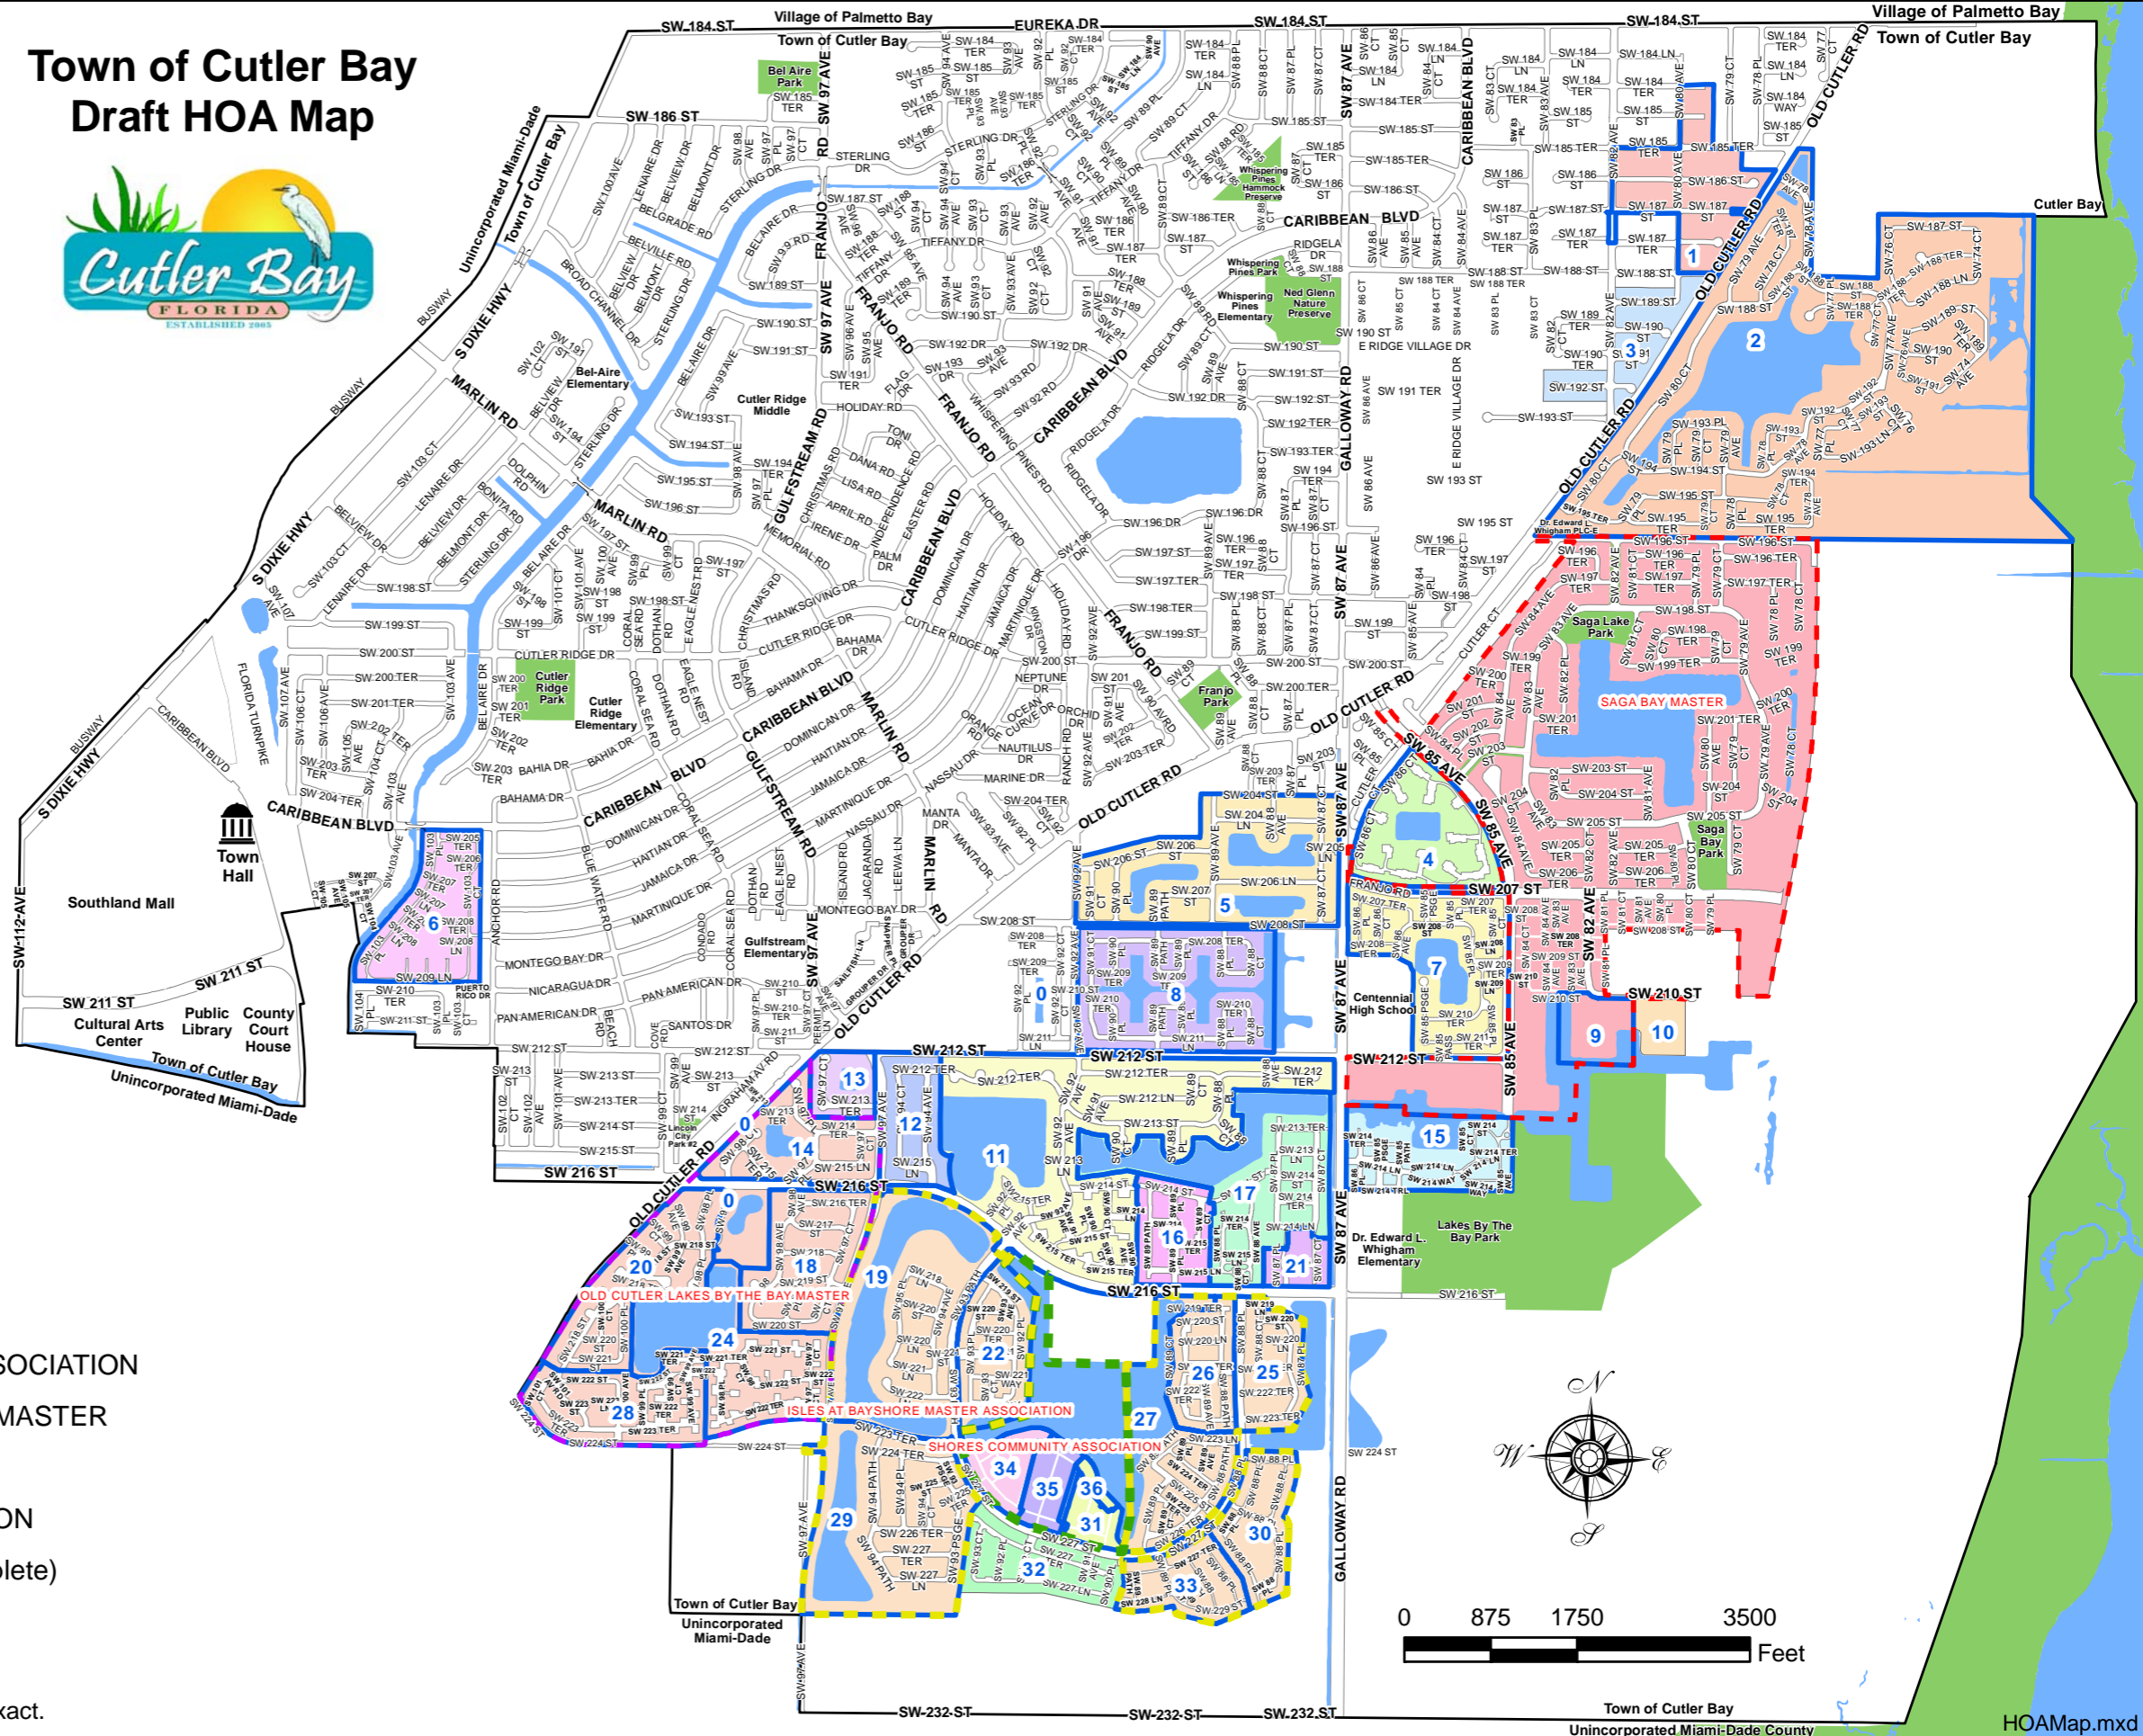

- | ID_NUM | HOA |
|--------|--------------------------------------|
| 1 | OLD CUTLER GLEN |
| 2 | CUTLER CAY |
| 3 | CUTLER ESTATES - NOT REGISTERED |
| 4 | SEAGRAPE |
| 5 | CANTAMAR |
| 6 | CUTLER CREEK |
| 7 | CENTENNIAL |
| 8 | PELICAN BAY AT OLD CUTLER LAKES |
| 9 | SAGA BAY GARDENS CONDO |
| 10 | CORAL BAY TERRACE() |
| 11 | MONTERAY LAKES |
| 12 | LAGUNA POINTE NORTH |
| 13 | OLD CUTLER SQUARE |
| 14 | BAY ESTATES |
| 15 | SANTA BARBARA |
| 16 | PRECIOUS HOMES |
| 17 | WINDY POINTE |
| 18 | BEACON HILL LAGUNA POINT |
| 19 | THE BREAKERS AT ISLES OF BAYSHORE |
| 20 | MONTEGO BAY |
| 21 | WINDY POINTE CONDOS |
| 22 | WATERWAYS AT ISLES OF BAYSHORE |
| 23 | SHORES COMMUNITY ASSOCIATION |
| 24 | CATALINA |
| 25 | THE RESERVE AT ISLES OF BAYSHORE |
| 26 | THE PALMS AT ISLES OF BAYSHORE |
| 27 | THE COVE AT ISLES OF BAYSHORE |
| 28 | CATALINA WEST |
| 29 | THE ENCLAVE AT ISLES OF BAYSHORE |
| 30 | The Courts at Isles of Bayshore |
| 31 | THE SHORES CONDO NO 3 |
| 32 | THE TIDES (NOT REGISTERED) |
| 33 | TRELLIS AT ISLES OF BAYSHORE |
| 34 | THE SHORES CONDO NO 1 |
| 35 | THE SHORES CONDO NO 2 |
| 36 | THE SHORES CONDO NO 3 |
| 37 | ISLES AT BAYSHORE MASTER ASSOCIATION |
| 38 | OLD CUTLER LAKES BY THE BAY MASTER |
| 39 | SAGA BAY MASTER |

Town of Cutler Bay Draft HOA Map

HOA Master Associations (Incomplete)

- ISLES AT BAYSHORE MASTER ASSOCIATION
- OLD CUTLER LAKES BY THE BAY MASTER
- SAGA BAY MASTER
- SHORES COMMUNITY ASSOCIATION
- HOA Boundaries boundaries (Incomplete)

The accuracy of some of the HOA boundaries is not exact.